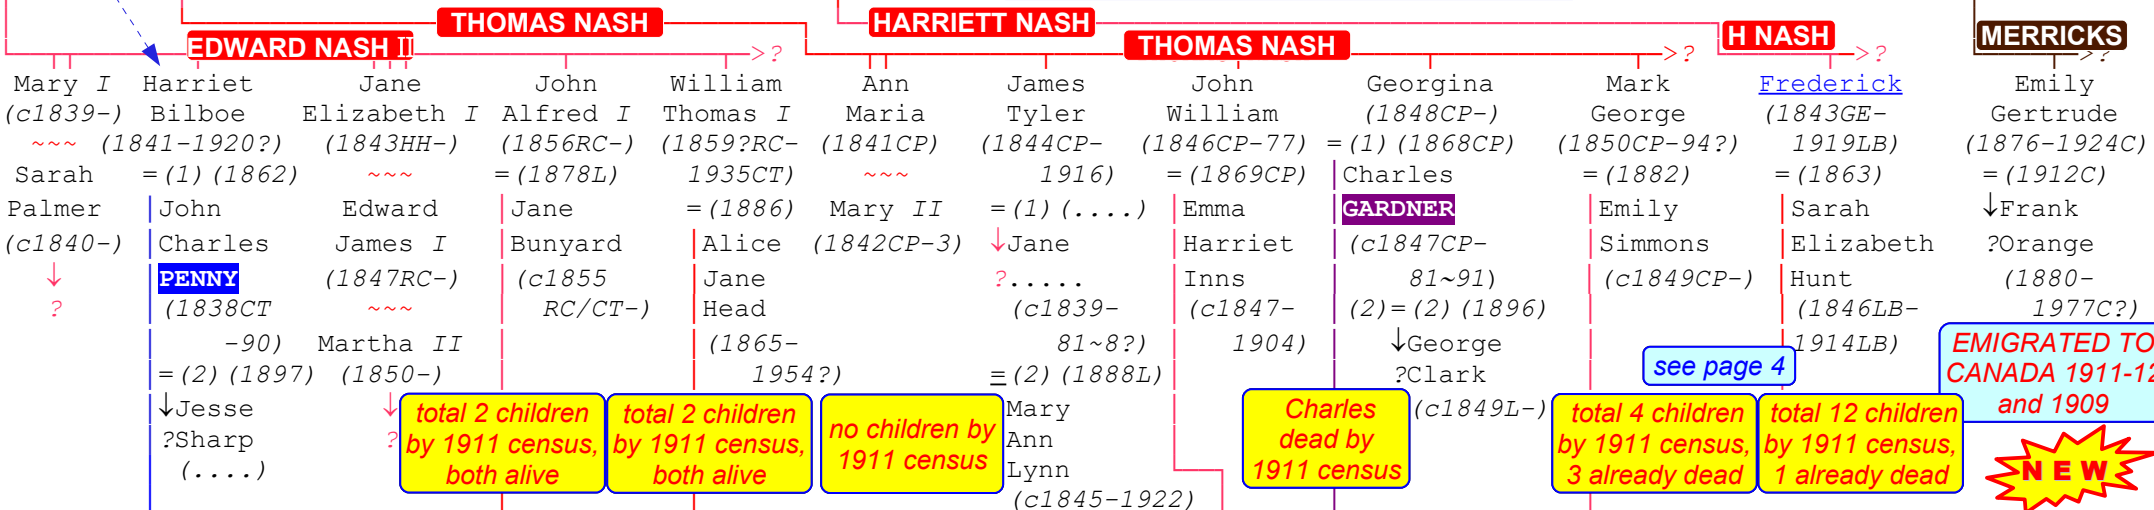

DURHAM FAMILY HISTORY

Martin Bilboe Nash family tree

THE NASH FAMILY HIGHAM, KENT

see Bilboe family

HARRIOT [sic] BILBOE = (1815RC) Edward NASH I (1796NF-1872HH) (1791SH-1870HH)

EDWARD NASH I

THOMAS NASH'S FAMILY CLAPHAM, SURREY