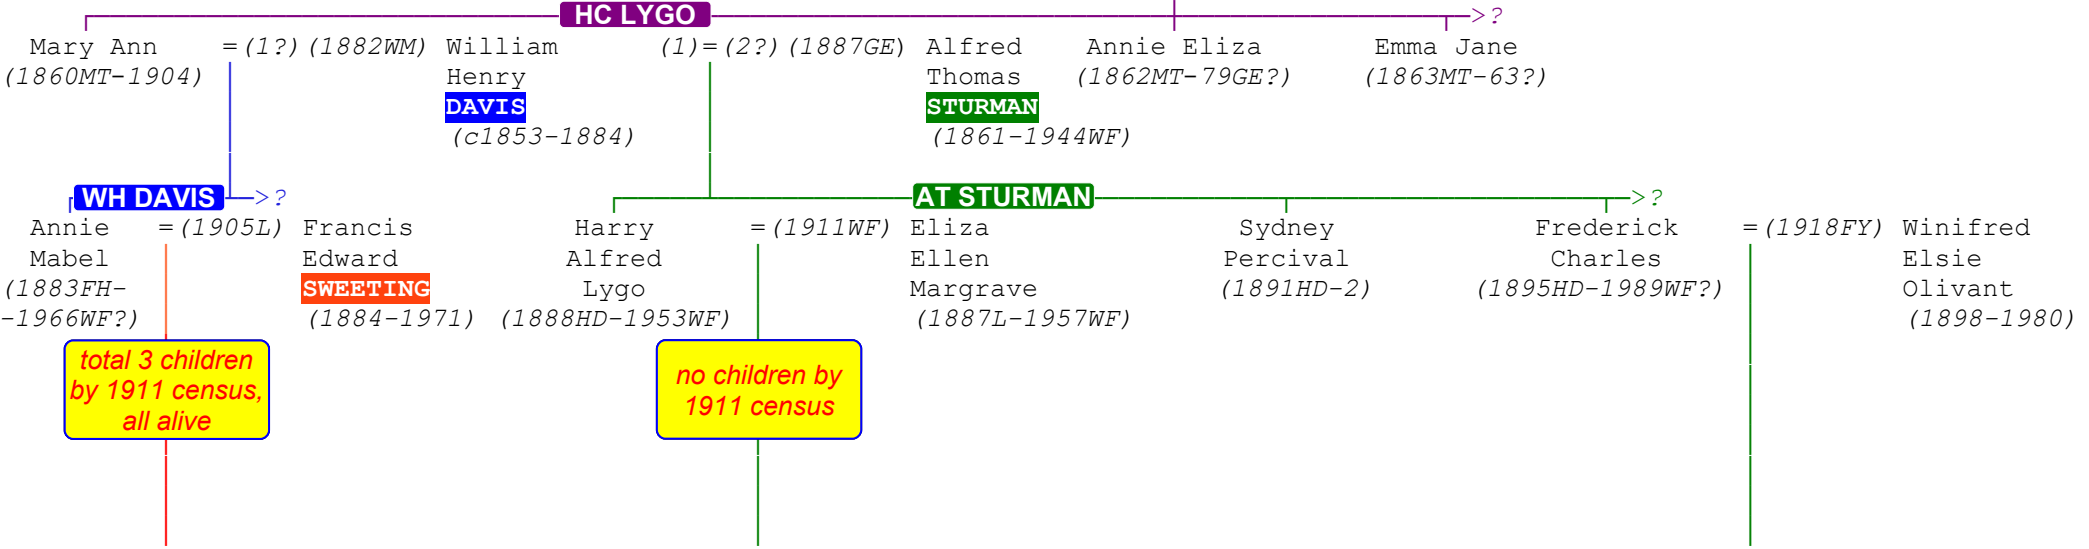

### ESCA HUNT NASH

Michael Esca (1928-2002)

↓ ?

**WILLIAM NASH's FAMILY SHORNE/HIGHAM, KENT**

**JAMES NASH's FAMILY BALHAM, SURREY**

7

7

8

9

5

**THE LYGO FAMILY**  
**MILTON, GRAVESEND, KENT**  
**THE STURMAN FAMILY**  
**HARLESDON, MIDDX / WATFORD, HERTS**

see page 1

see Martin family

**FE SWEETING**

Cyril (1905WF -96) =? (1931)	Francis Henry (1907WF -87)	Irene Amy (1909WF- ?)	Edward A.... (1915WF- ?)	child? (....) ↓ ?	Evelyn (1925WF- = (1949WF))
Grace Agnes Watson (1904-90)	= (1936) Vera Pauline Floeger (1912-2001)	?	Joyce M.... Holm (....)	John K.... B.... <b>DURRANT</b> (....)	