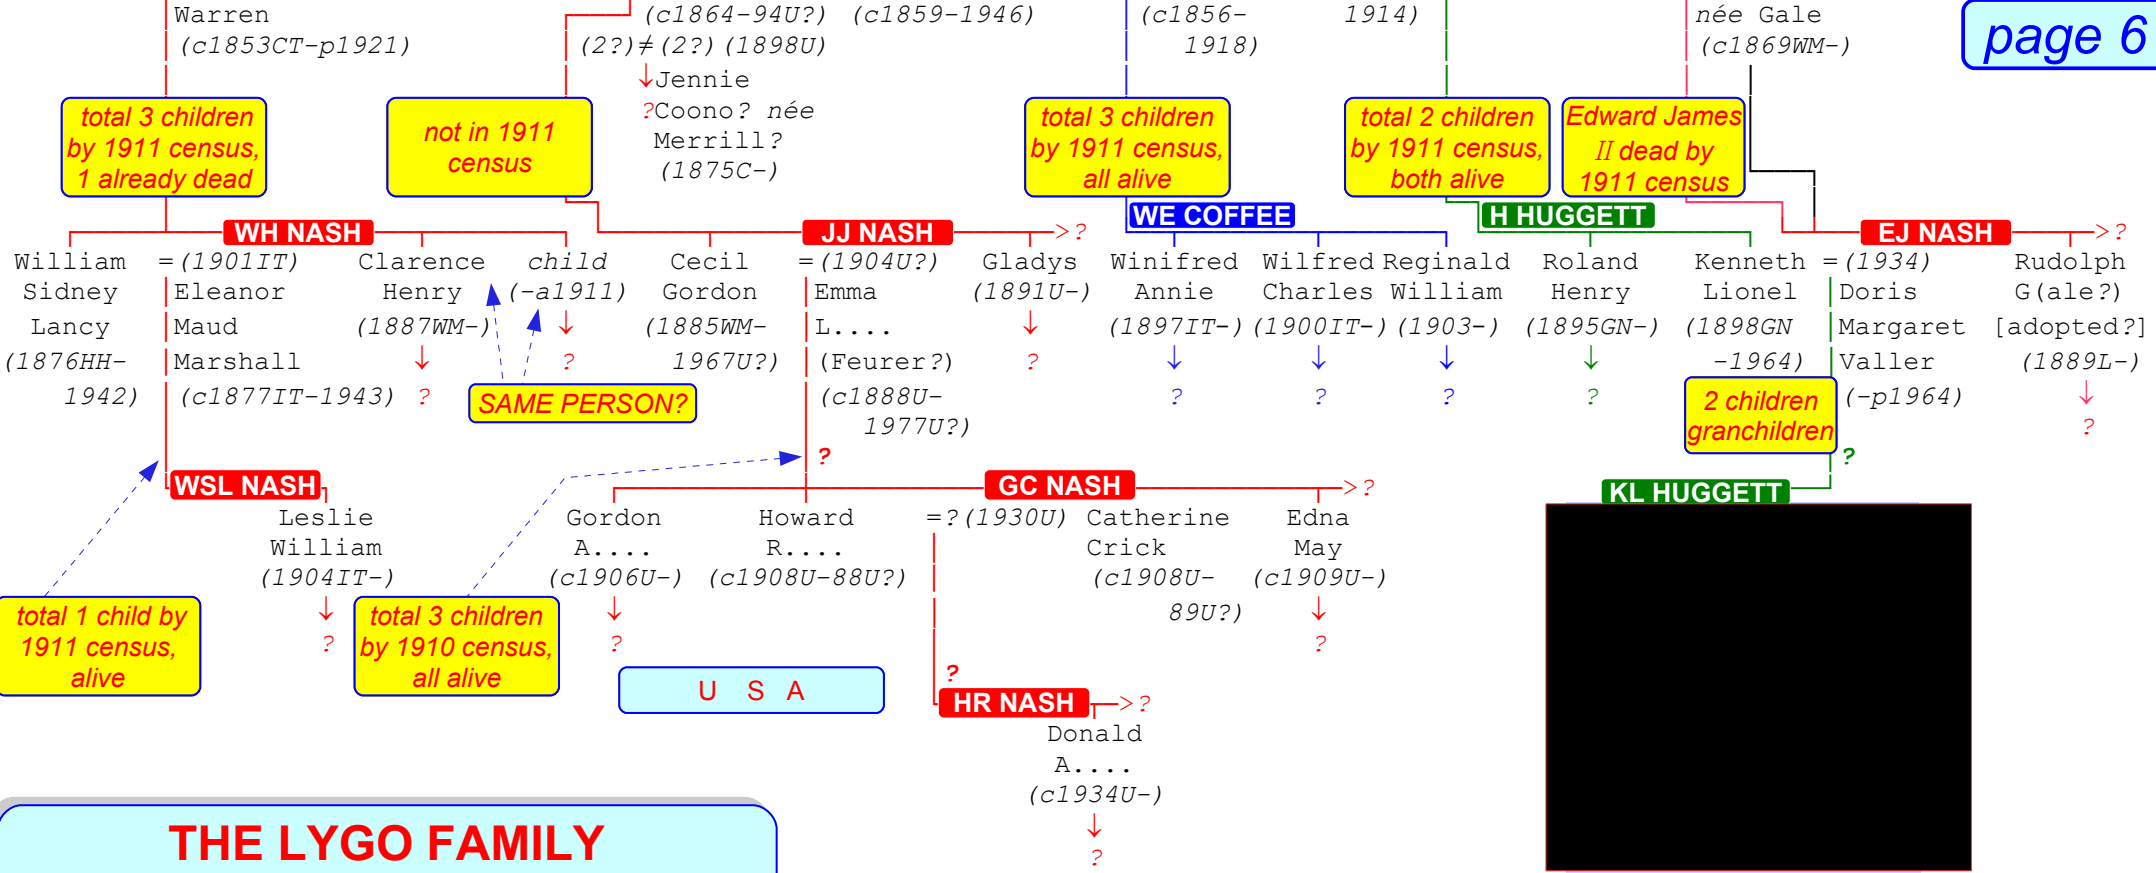

### ESCA HUNT NASH

Michael Esca (1928-2002)

↓ ?

**WILLIAM NASH's FAMILY SHORNE/HIGHAM, KENT**

**JAMES NASH's FAMILY BALHAM, SURREY**

7

7

8

9

5

**THE LYGO FAMILY**  
**MILTON, GRAVESEND, KENT**  
**THE STURMAN FAMILY**  
**HARLESDON, MIDDX / WATFORD, HERTS**

see page 1

see Martin family

**FE SWEETING**

Cyril (1905WF -96) =? (1931)	Francis Henry (1907WF -87)	Irene Amy (1909WF- ?)	Edward A.... (1915WF- ?)	child? (....) ↓ ?	Evelyn (1925WF- = (1949WF))
Grace Agnes Watson (1904-90)	= (1936) Vera Pauline Floeger (1912-2001)	?	Joyce M.... Holm (....)	John K.... B.... <b>DURRANT</b> (....)	